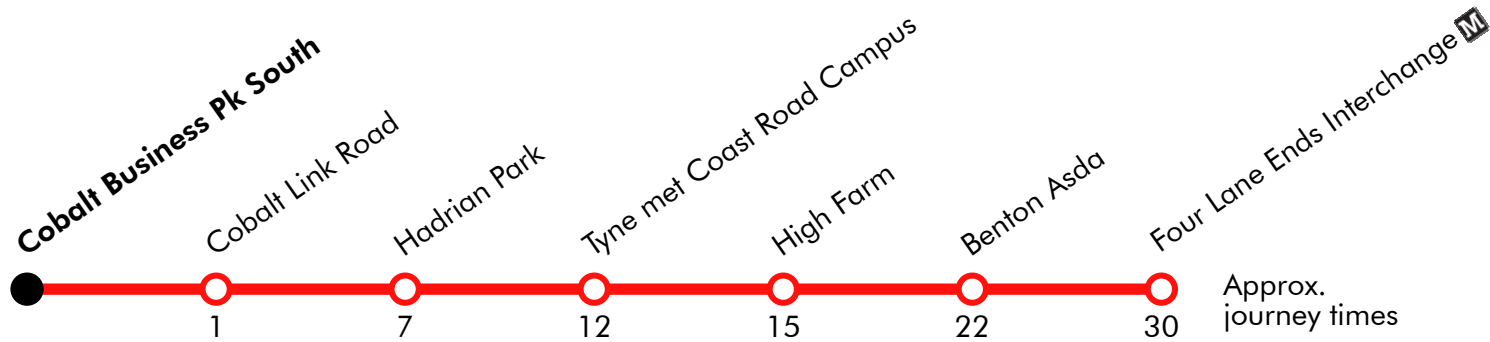

335

Cobalt Business Park - Battle Hill - Four Lane Ends

Gateshead Central Taxis

Effective from: 20/03/2017

Monday to Friday

Cobalt Business Park	0655	0755	0855	0938	....	....	....	....	....	....	....	1418	1510	1610	1710	
Cobalt Business Park	0657	0757	0857	0940	....	....	....	....	....	....	....	1420	1512	1612	1712	
Cobalt Business Pk South	0658	0758	0858	0941	1013	Then at	13	43	....	1243	1313	1343	1421	1513	1613	1713
Cobalt Link Road	0659	0759	0859	0942	1014	these mins.	14	44	until	1244	1314	1344	1422	1514	1614	1714
Hadrian Park	0705	0805	0905	0948	1020	past	20	50	....	1250	1320	1350	1428	1520	1620	1720
Tyne met Coast Road Campus	0710	0810	0910	0953	1025	the hour	25	55	....	1255	1325	1355	1433	1525	1627	1727
High Farm	0714	0817	0914	0957	1029	....	29	59	....	1259	1329	1359	1437	1529	1632	1732
Benton Asda	0720	0824	0920	1003	1035	....	35	05	....	1305	1335	1405	1443	1535	1639	1739
Four Lane Ends Interchange	0728	0832	0928	1011	1043	....	43	13	....	1313	1343	1413	1451	1543	1647	1747

Saturday

Cobalt Business Pk South	0713	Then at	13	43	....	1443	1513	1543	1613	1643	1713
Cobalt Link Road	0714	these mins.	14	44	....	1444	1514	1544	1614	1644	1714
Hadrian Park	0720	past	20	50	....	1450	1520	1550	1620	1650	1720
Tyne met Coast Road Campus	0725	the hour	25	55	until	1455	1525	1555	1625	1655	1725
High Farm	0728	....	28	58	....	1458	1528	1558	1628	1658	1728
Benton Asda	0735	....	35	05	....	1505	1535	1605	1635	1705	1735
Four Lane Ends Interchange	0743	....	43	13	....	1513	1543	1613	1643	1713	1743

Via: Cobalt Bus Link, Atmel Way Link, Middle Engine Lane, Addington Drive, Battle Hill Drive, Kings Road N, Mullen Road, Station Road, Whitley Road, Front Street, Four Lane Ends Interchange

This information is provided by Nexus on behalf of Local Authorities, and is updated as and when changes occur. Nexus can accept no liability for any errors or omissions herein