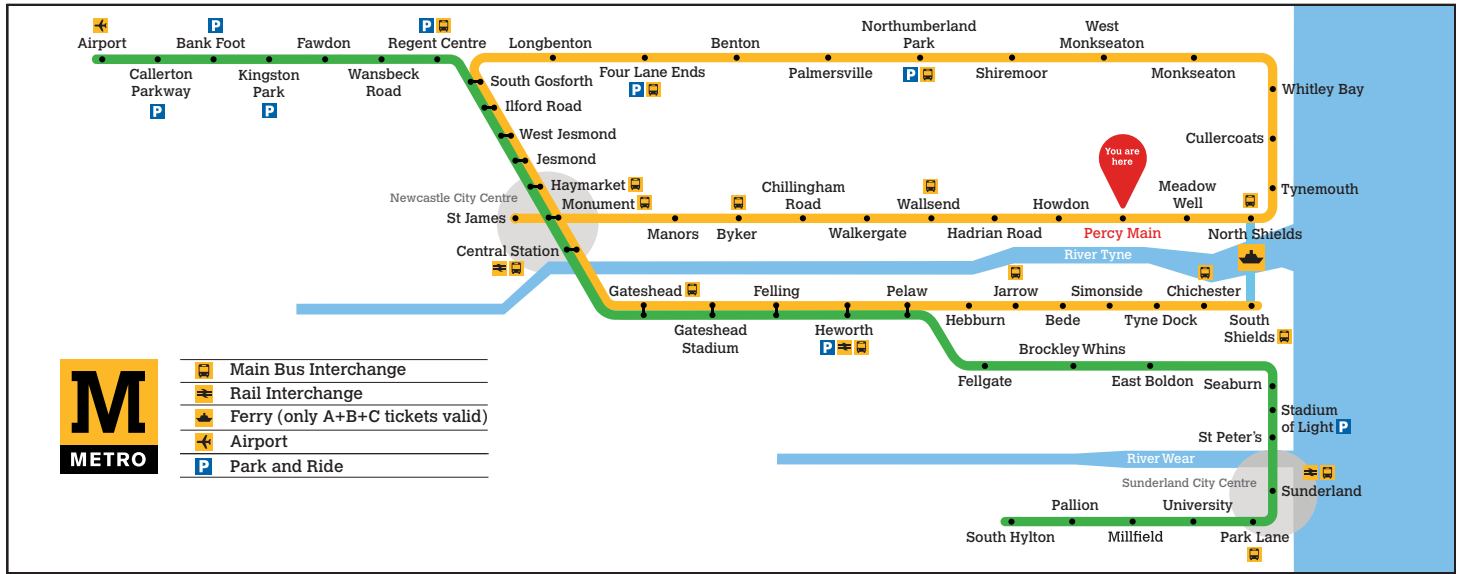

Percy Main

Platform 1

Trains towards South Shields via Whitley Bay