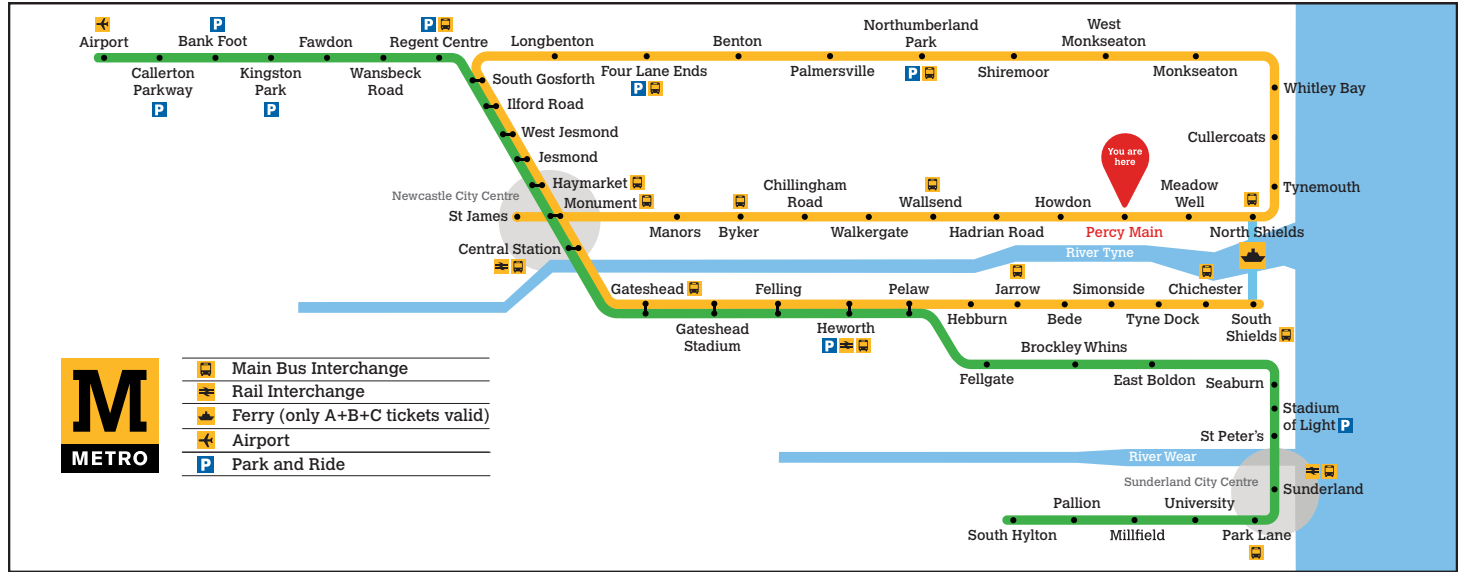

<sup>a</sup> Terminates at Longbenton  
<sup>c</sup> Terminates at Pelaw

These timetables will change on public holidays - see [nexus.org.uk](http://nexus.org.uk) for details.

**Towards South Shields via Whitley Bay**

Daytime Monday to Saturday  
**Every 12 minutes**

Evenings and Sundays  
**Every 15 minutes**

Download the free Tyne and Wear Metro App and plan your journey.

### Trains towards St James

- Main Bus Interchange
- Rail Interchange
- Ferry (only A+B+C tickets valid)
- Airport
- Park and Ride

### Towards St James

Daytime Monday to Saturday  
**Every 12 minutes**  
Evenings and Sundays  
**Every 15 minutes**

Download the free Tyne and Wear Metro App and plan your journey.