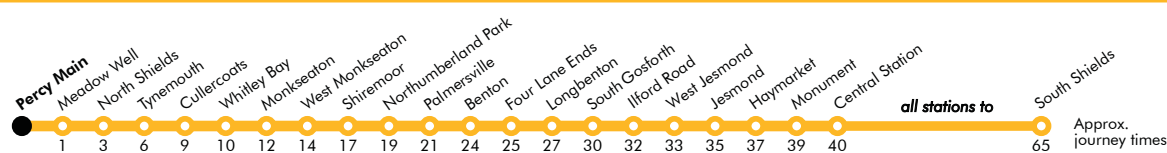

Towards South Shields via Whitley Bay

Monday to Friday	Saturday	Sunday
Hour Minutes	Hour Minutes	Hour Minutes
06 07 19 31 43 55	06 17 32 47	06 24 48
07 07 19 31 43 55	07 02 17 32 47	07 18 48
08 07 19 31 43 55	08 01 17 31 43 55	08 17 47
09 07 19 31 43 55	09 07 19 31 43 55	09 17 47
10 07 19 31 43 55	10 07 19 31 43 55	10 17 32 47
11 07 19 31 43 55	11 07 19 31 43 55	11 02 17 32 47
12 07 19 31 43 55	12 07 19 31 43 55	12 02 17 32 47
13 07 19 31 43 55	13 07 19 31 43 55	13 02 17 32 47
14 07 19 31 43 55	14 07 19 31 43 55	14 02 17 32 47
15 07 19 31 43 55	15 07 19 31 43 55	15 02 17 32 47
16 07 19 31 43 55	16 07 19 31 43 55	16 02 17 32 47
17 07 18 32 47	17 07 21 32 47	17 02 17 32 47
18 02 17 25^a 32 47	18 02 17 25^a 32 47	18 02 17 32 47
19 02 17 32 47	19 02 17 32 47	19 02 17 32 47
20 02 17 32 47	20 02 17 32 47	20 02 17 32 47
21 02 17 32 47	21 02 17 32 47	21 02 17 32 47
22 02 17 32 47	22 02 17 32 47	22 02 17 32 47
23 02^c 11^a 26^a 41^a 56^a	23 02^c 11^a 26^a 41^a 56^a	23 02^c 11^a 26^a 41^a 56^a

^a Terminates at Longbenton
^c Terminates at Pelaw

These timetables will change on public holidays - see nexus.org.uk for details.

Towards South Shields via Whitley Bay

Daytime Monday to Saturday
Every 12 minutes

Evenings and Sundays
Every 15 minutes

Download the free Tyne and Wear Metro App and plan your journey.